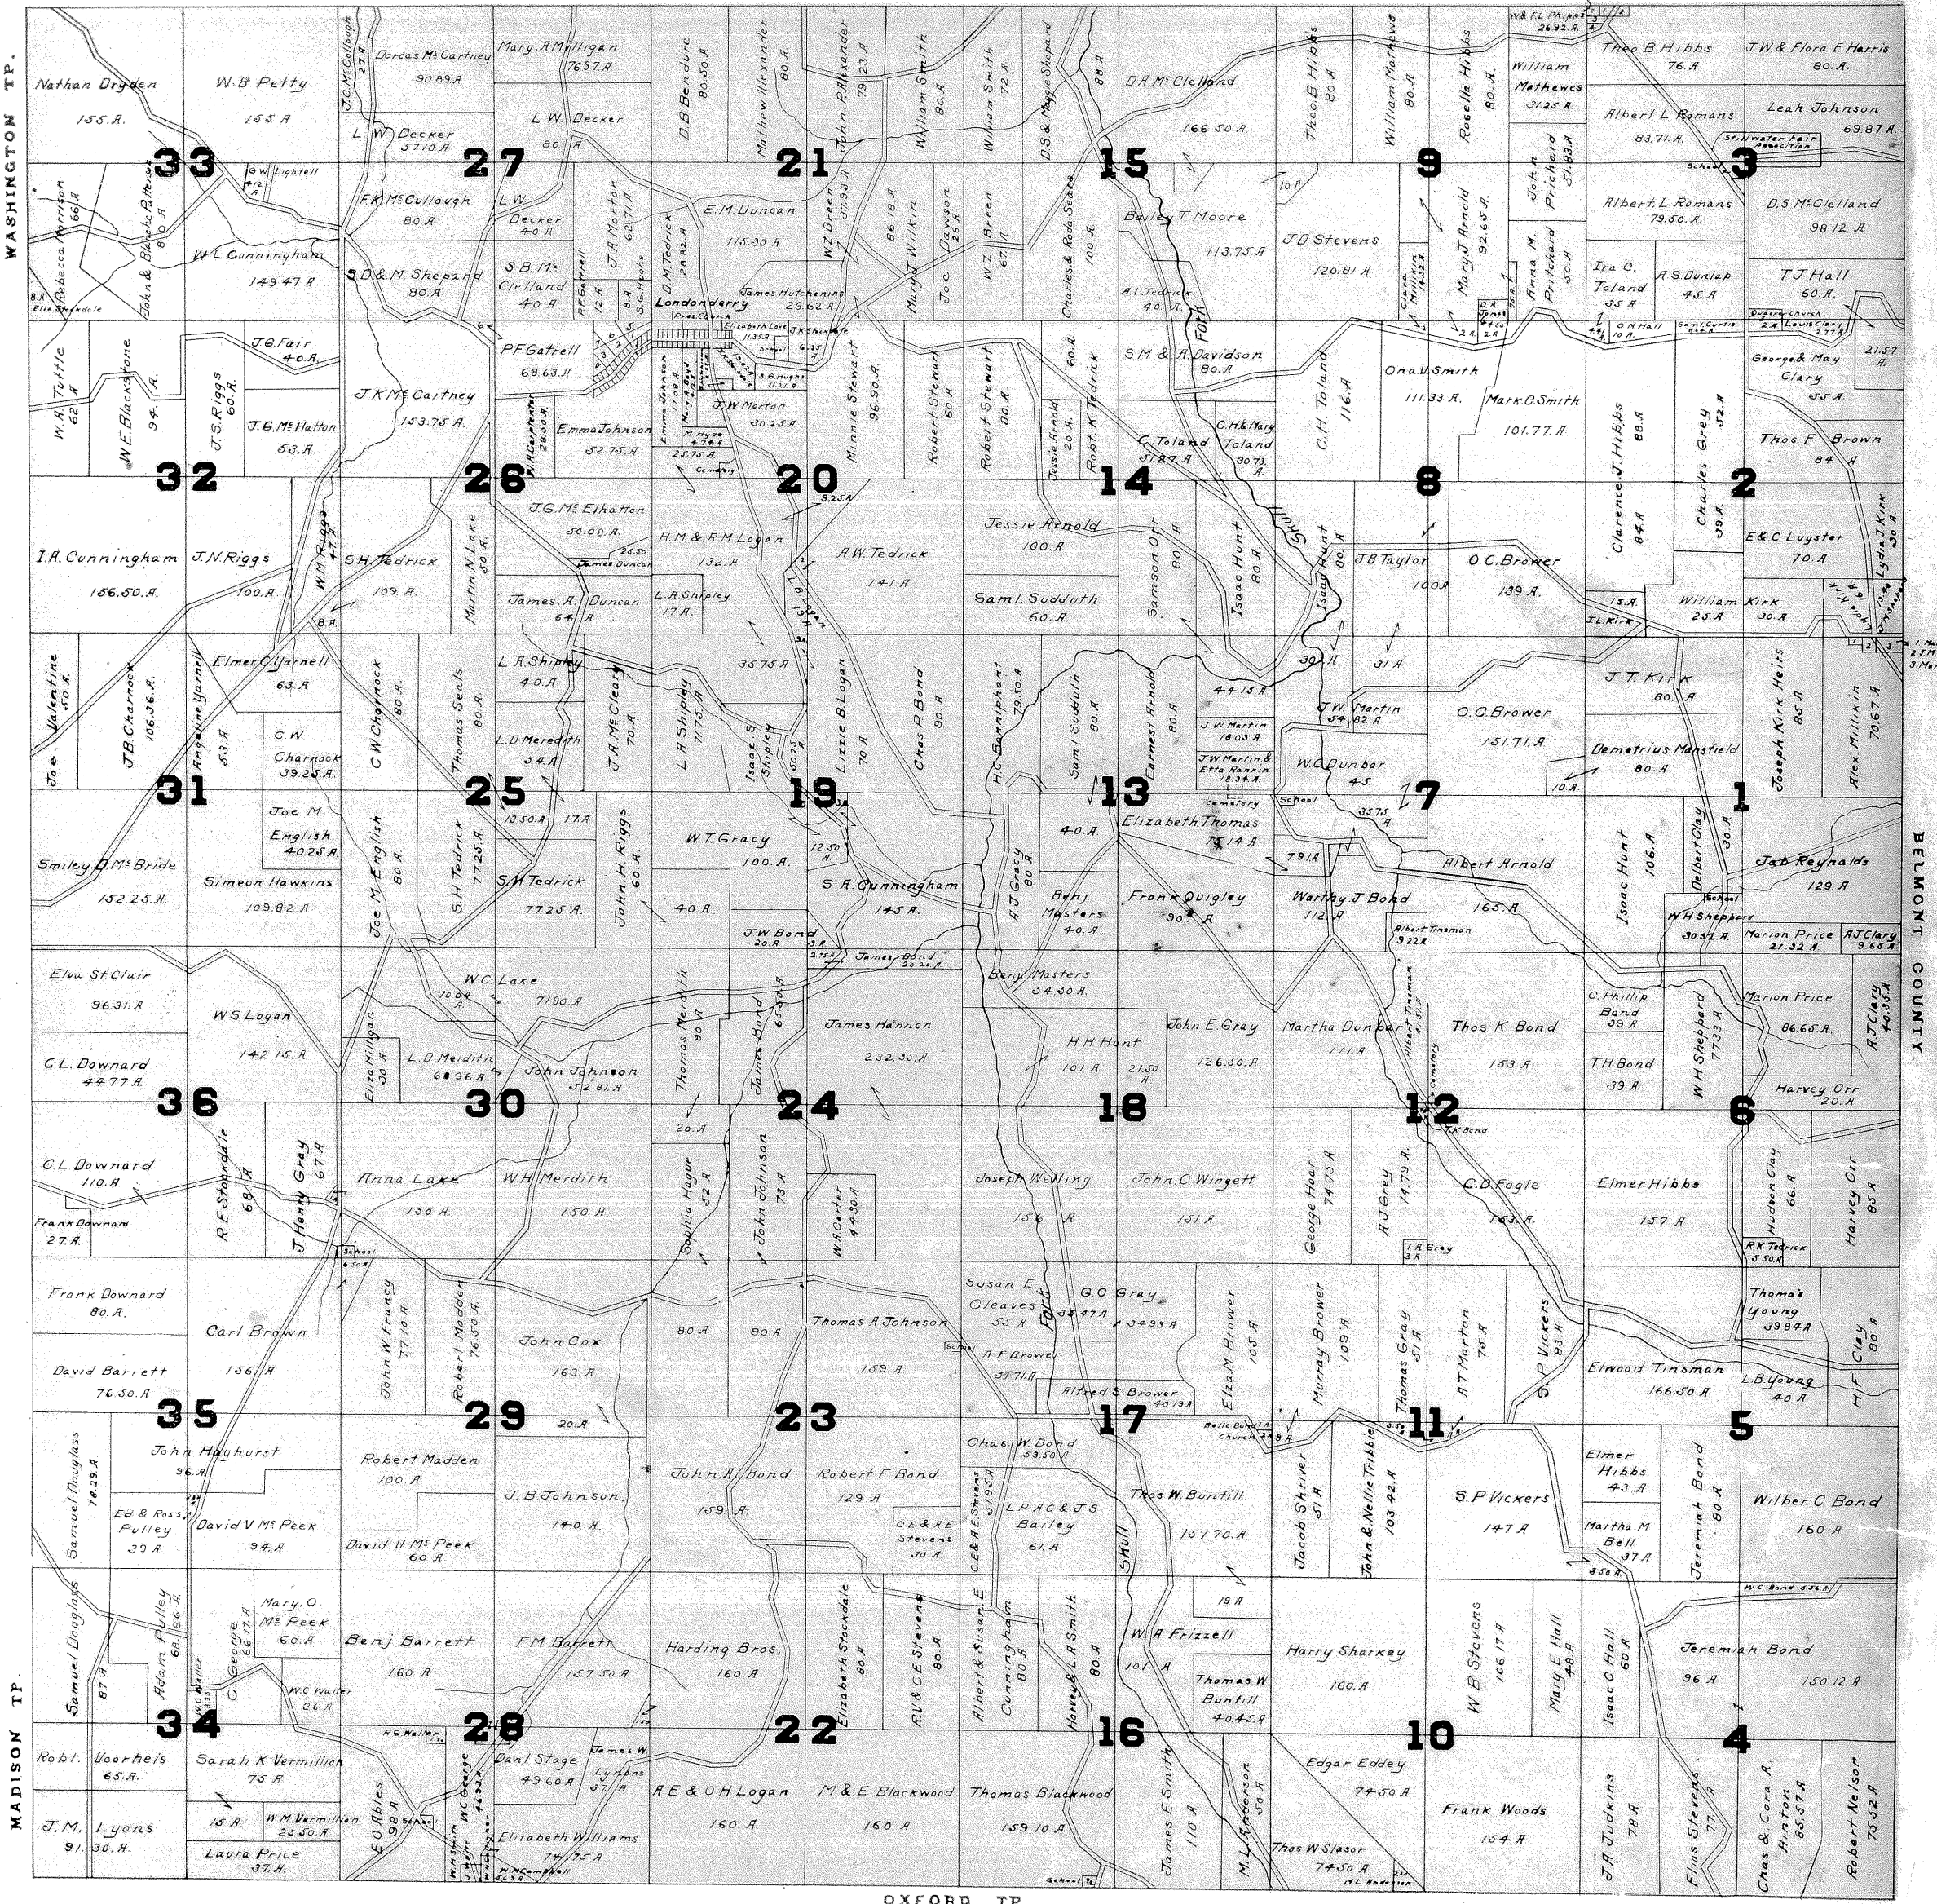

# LONDONDERRY

RANGE 7.

TOWNSHIP II.

HARRISON COUNTY

OXFORD TP